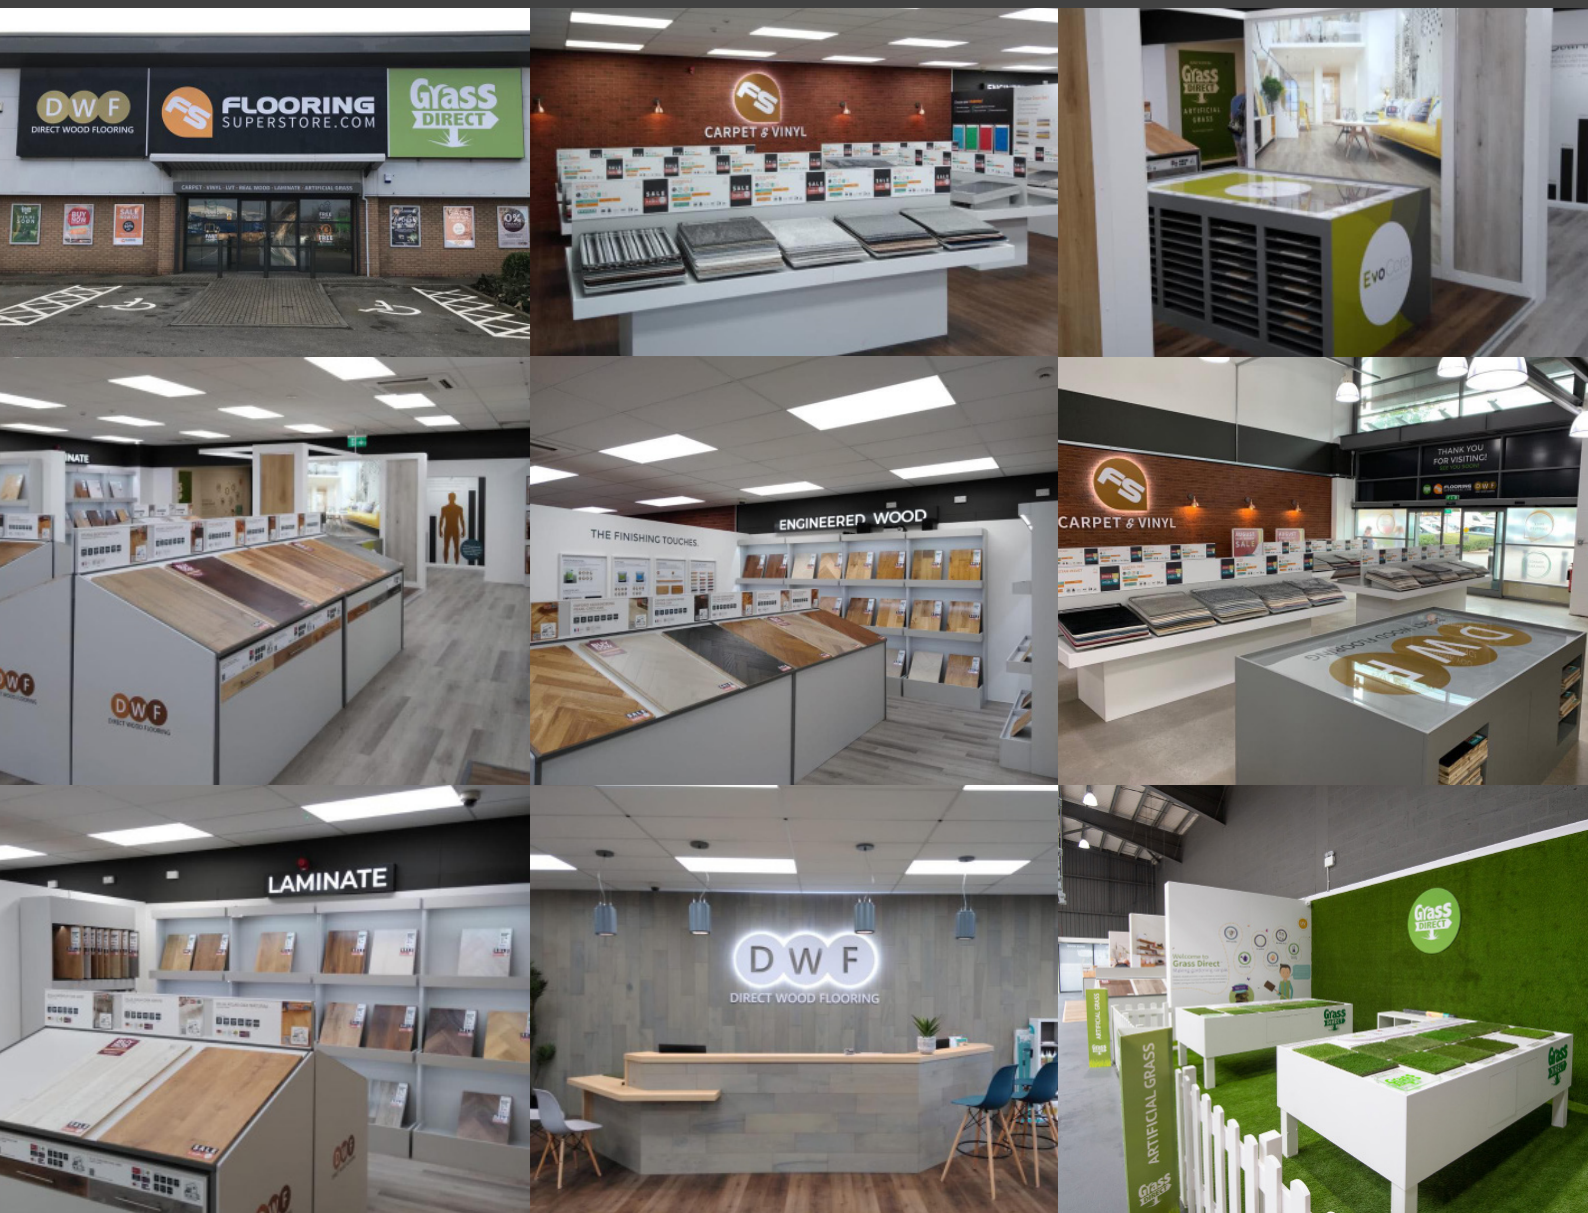

Recently opened stores:

Portrack Lane, **Stockton**
St John's Retail Park,
Wolverhampton
Grand Junction Retail Park, **Crewe**

Flooring Superstore has gone from strength to strength in recent years as huge growth and progression have been enjoyed. With stores nationwide, we continue to seek opportunities across the UK to expand our portfolio of retail stores and to become more established as a national retailer in the flooring industry.

URGENT PROPERTY REQUIREMENT

Location / Unit requirements:

On or within close proximity of busy retail and trade parks.

- Size of 3,000 - 5,500 sq/ft -

Will consider part distribution provided at least 70% of floor space can be used for retail.