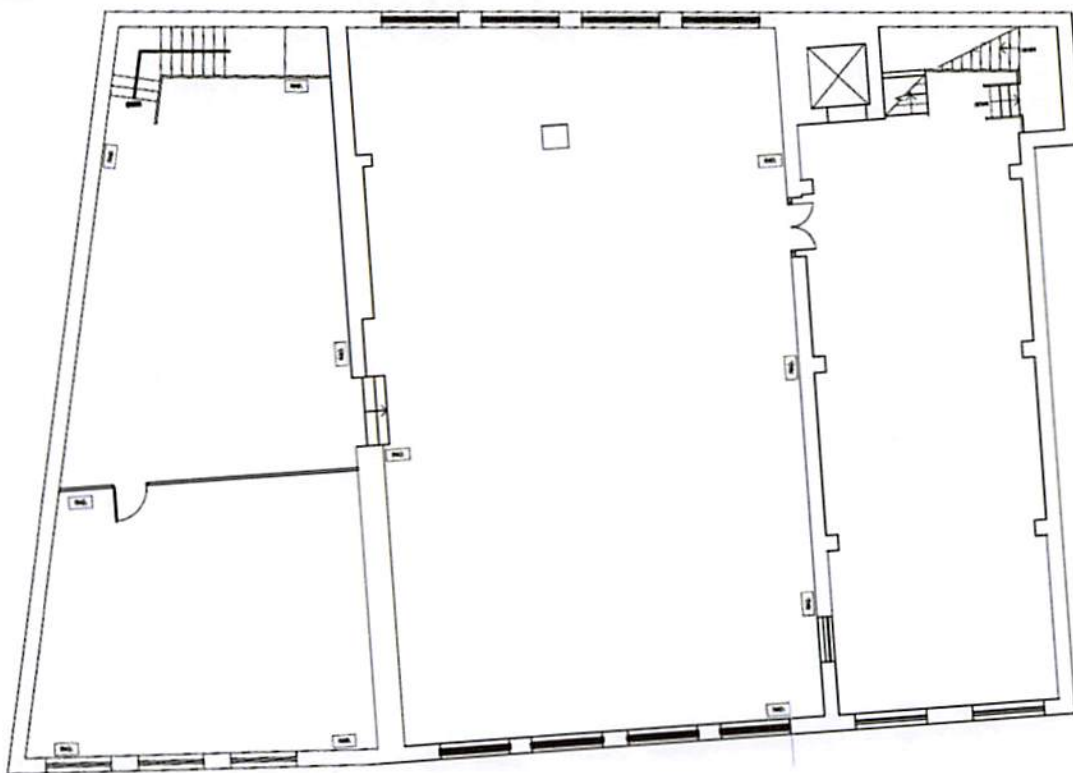

GROUND FLOOR

FIRST FLOOR

25-31 Newbottle Street,
 Houghton-le-Spring
 Tyne & Wear
 DH4 4AP
 JAW/JW/2140